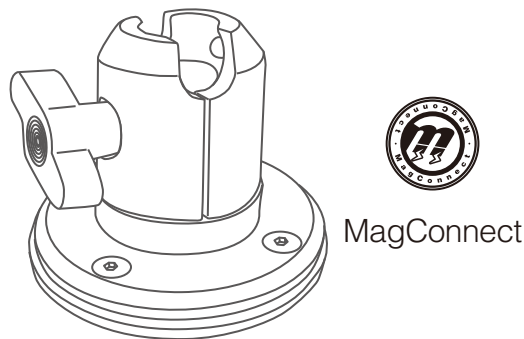

C
Magnet Mount Base