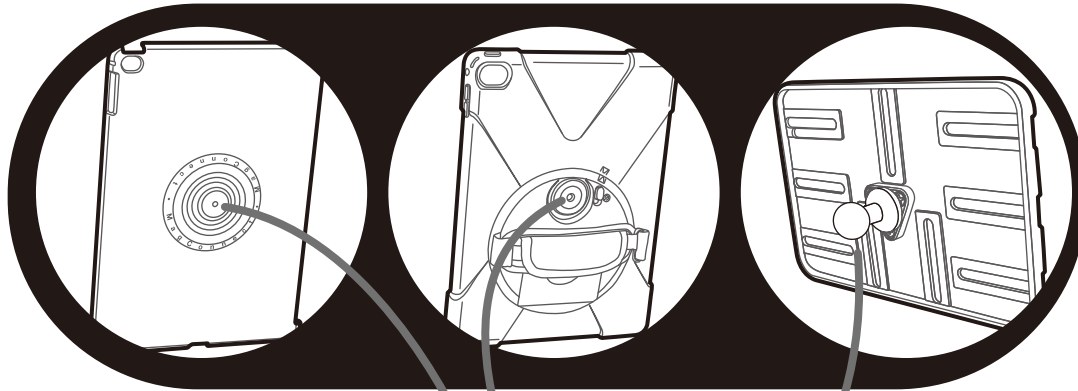

Magnet Mount

Installation Guide

A
MagConnect Adapter

B
Carbon Fiber Arm

C
Magnet Mount Base

 MagConnect

D
Cases / Holders

1. MagConnect cases
2. aXtion rugged cases
3. Unite holder

A
MagConnect Adapter

B
Carbon Fiber Arm

C
Magnet Mount Base

D
Cases / Holders

DISCLAIMER FOR JOY FACTORY TABLET MOUNTS

Congratulations on the purchase of your new Tablet Mount from The Joy Factory Inc!

BEFORE YOU INSTALL OR USE YOUR TABLET MOUNT, PLEASE READ ALL LITERATURE PROVIDED WITH YOUR MOUNT TO ENSURE THE MOUNT YOU PURCHASED IS COMPATIBLE WITH THE TABLET OR TABLETS YOU INTEND TO USE WITH THE MOUNT. IF YOU ARE NOT CERTAIN WHETHER THE MOUNT IS COMPATIBLE WITH YOUR TABLET(S), PLEASE CHECK THE JOY FACTORY WEBSITE OR CONTACT CUSTOMER SERVICE.