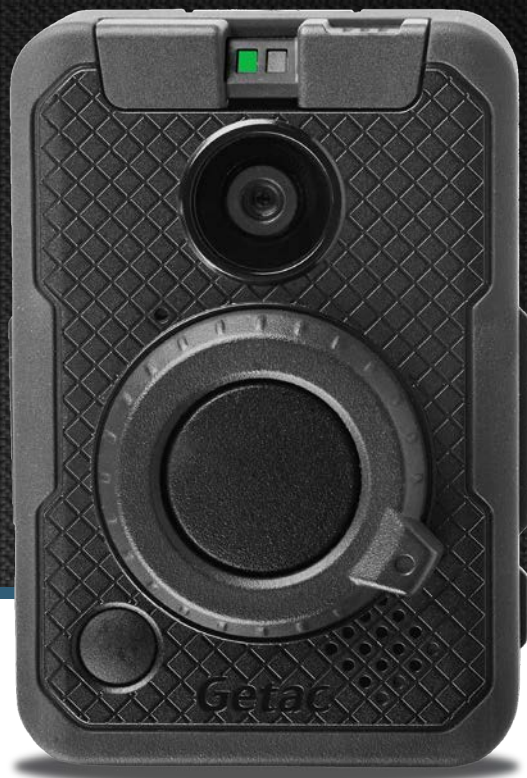

BODY-WORN CAMERA

Capture Video on the Go

The Body-Worn Camera delivers panoramic, full HD video, even in low-light conditions. With one of the smallest and lightest designs in the industry, more than 12 hours of full-shift battery life and a wide range of communication features, it can go wherever the action is, providing complete situational awareness in critical scenarios.

Bottom View

Top View

Automatic Triggering

Using the Getac Bluetooth Trigger Box, agencies can eliminate the concern of missing recordings in the field. Using Bluetooth Low Energy (BLE) technology, the trigger box automatically starts the BC-02 from sensor inputs including lightbar activation, weapon release and many more.

Rugged & Waterproof

The Body-Worn Camera stands up to the most extreme environments, so it can go wherever you go. Because it's IP67 and MIL-STD 810G-certified, it can survive drops and impact and be used in the rain, dust and extreme temperatures.