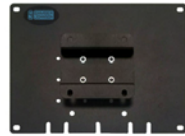

Zirkona

Our Zirkona products feature an innovative, encapsulated joiner that provides all axis orientation. This allows the driver to adjust the device as needed. Zirkona can be configured to meet any fleets mounting need.

Getac ZX70
Powered Charging
Cradle

Item #7160-1005-00

Getac ZX70 Non-
Powered Charging
Cradle

Item #7160-1135-01

Freightliner
Cascadia 2018
Mount

Item #7160-1124

International LT
Dash Mount

Item #7160-1243